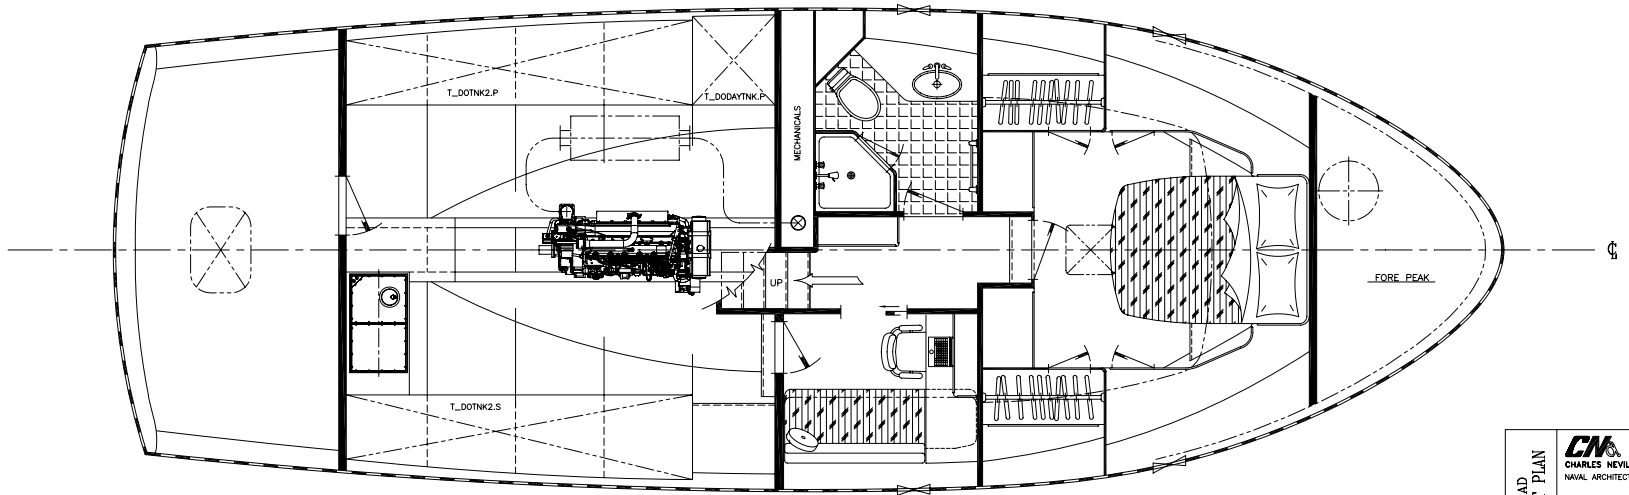

14 13 12 11 10 9 8 7 6 5 4 3 2 1

REVISION: 09/18/06

TWIN-HEAD ARRANGEMENT PLAN

CNA
 CHARLES NEVILLE ASSOCIATES
 NAVAL ARCHITECTS
 223 BROADWAY - CENTREVILLE, MD 21617
 FAX: (410) 758-3724 - TEL: (410) 758-1891

47 ft. Neville Trawler
 Motor Yacht

Neville Trawlers
 Annapolis, Maryland - USA

SCALE: 1/2"=12" DESIGN: 06-16 DATE: 19/18/06
 DRAWING #02