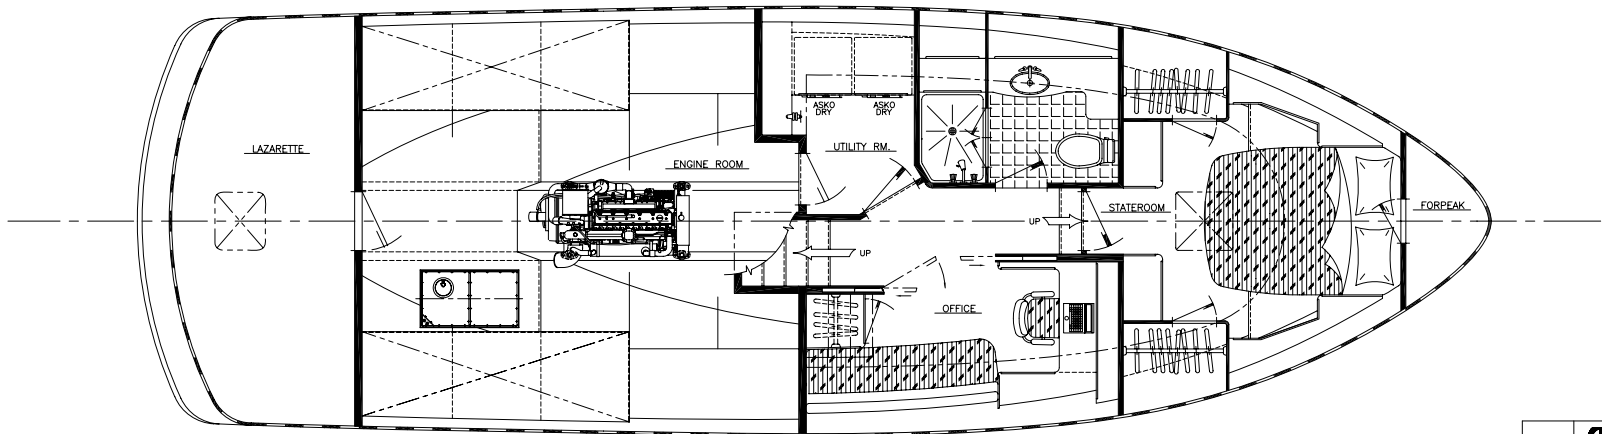

FULL 05/17/06
REVISION: 04/10/06

ARRANGEMENTS

CNA
CHARLES NEVILLE ASSOCIATES
NAVAL ARCHITECTS

223 BROADWAY - CENTREVILLE, MD 21617
FAX: (410) 758-3724 - TEL: (410) 758-1891

45 ft. NEVILLE Tug
Coastal Transport

Neville Trawlers
Annapolis, Maryland - USA

SCALE: 1/2"=12" DESIGN: 06-13 DATE: 8/8/06
DRAWING # 02