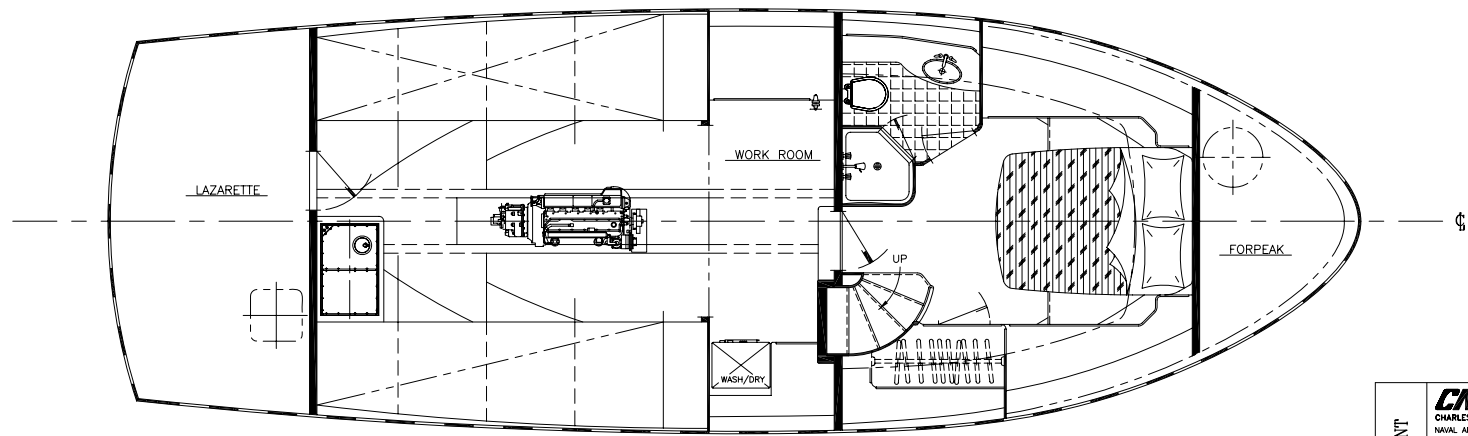

REVISION:	10/10/06

CM
CHARLES NEVILLE ASSOCIATES
NAVAL ARCHITECTS
223 BROADWAY - CENTREVILLE, MD 21617
FAX: (410) 758-3724 - TEL: (410) 758-1891

42 LRC Neville Trawler
Motor yacht

Neville Trawlers
Annapolis, Maryland - USA

SCALE: 1/2"=12" DESIGN: 06-17 DATE: 10/10/06
DRAWING #02

ARRANGEMENT